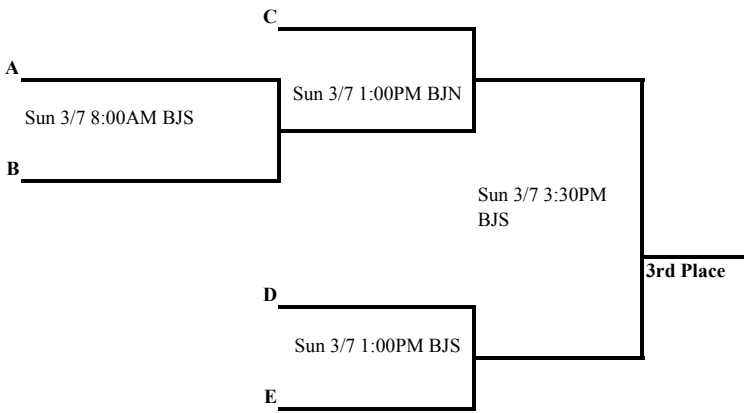

**Winners  
Bracket**

**Consolation  
Bracket**

Site Key
<b>BJN</b> -Brooklyn Jr North
<b>BJS</b> -Brooklyn Jr South
<b>MGA/B</b> -Maple Grove Jr A/B
<b>MBD/E</b> -Maple Grove Jr D/E
<b>OJH</b> -Osseo Jr. High
<b>ZW</b> -Zanewood