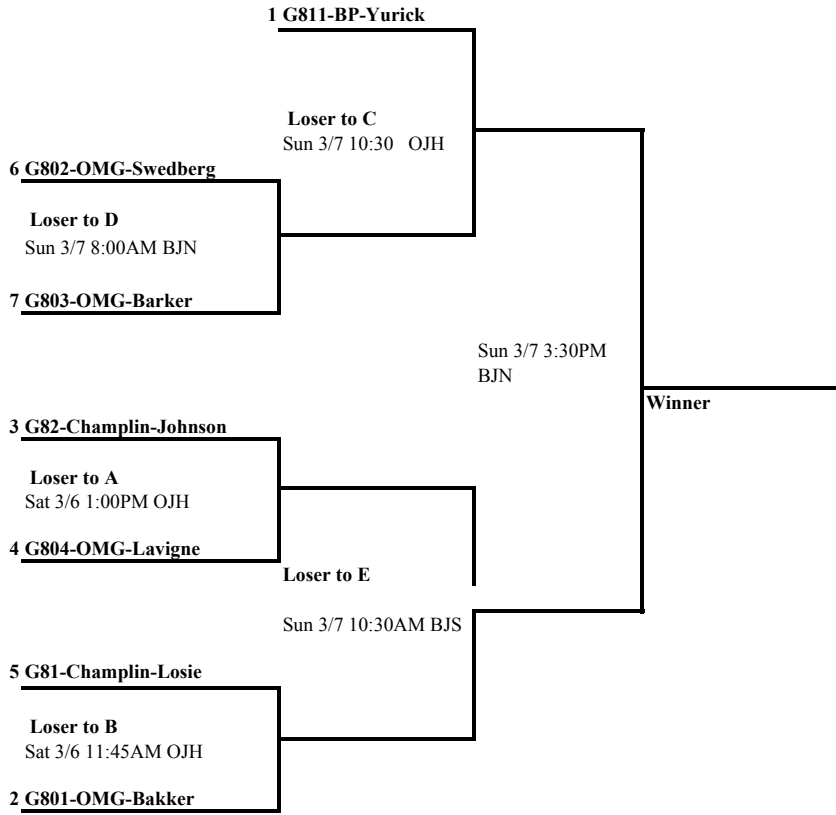

**Winners  
Bracket**

**Consolation  
Bracket**

Site Key
<b>BJN</b> -Brooklyn Jr North
<b>BJS</b> -Brooklyn Jr South
<b>MGA/B</b> -Maple Grove Jr A/B
<b>MBD/E</b> -Maple Grove Jr D/E
<b>OJH</b> -Osseo Jr. High
<b>ZW</b> -Zanewood