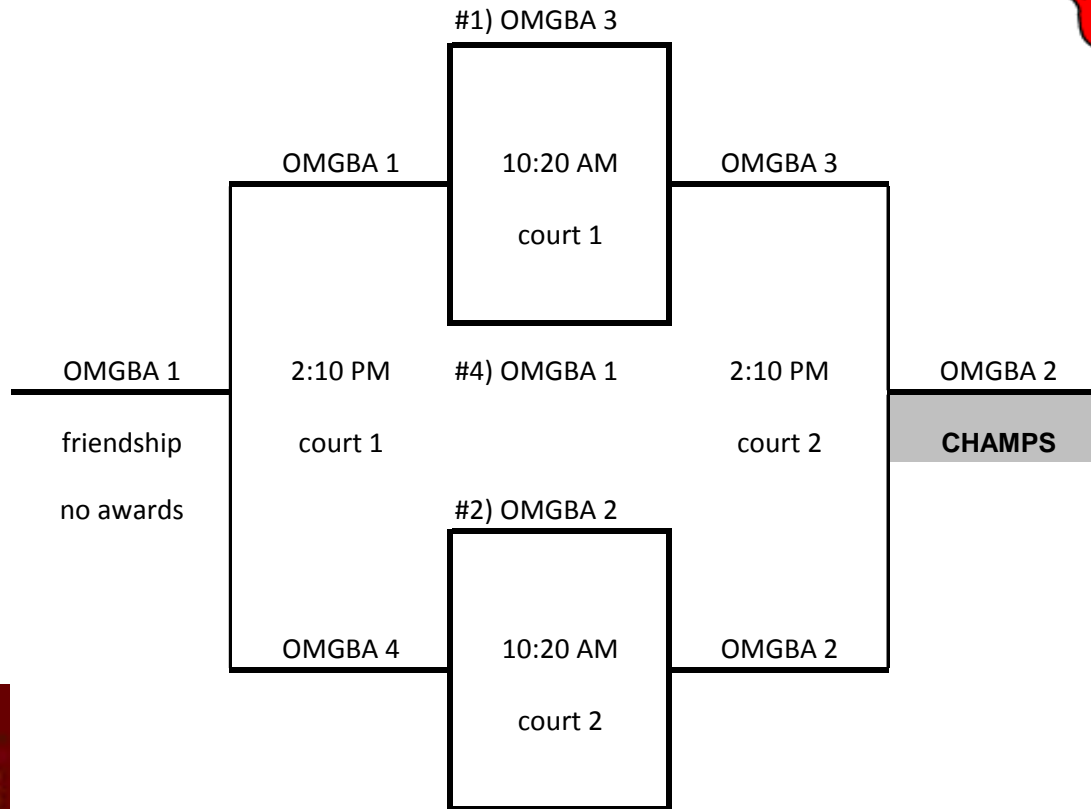

9th/10th Girls Red Division

#3) OMGBA 4

Bracket B

Top of pairing = Home

Home team wears white