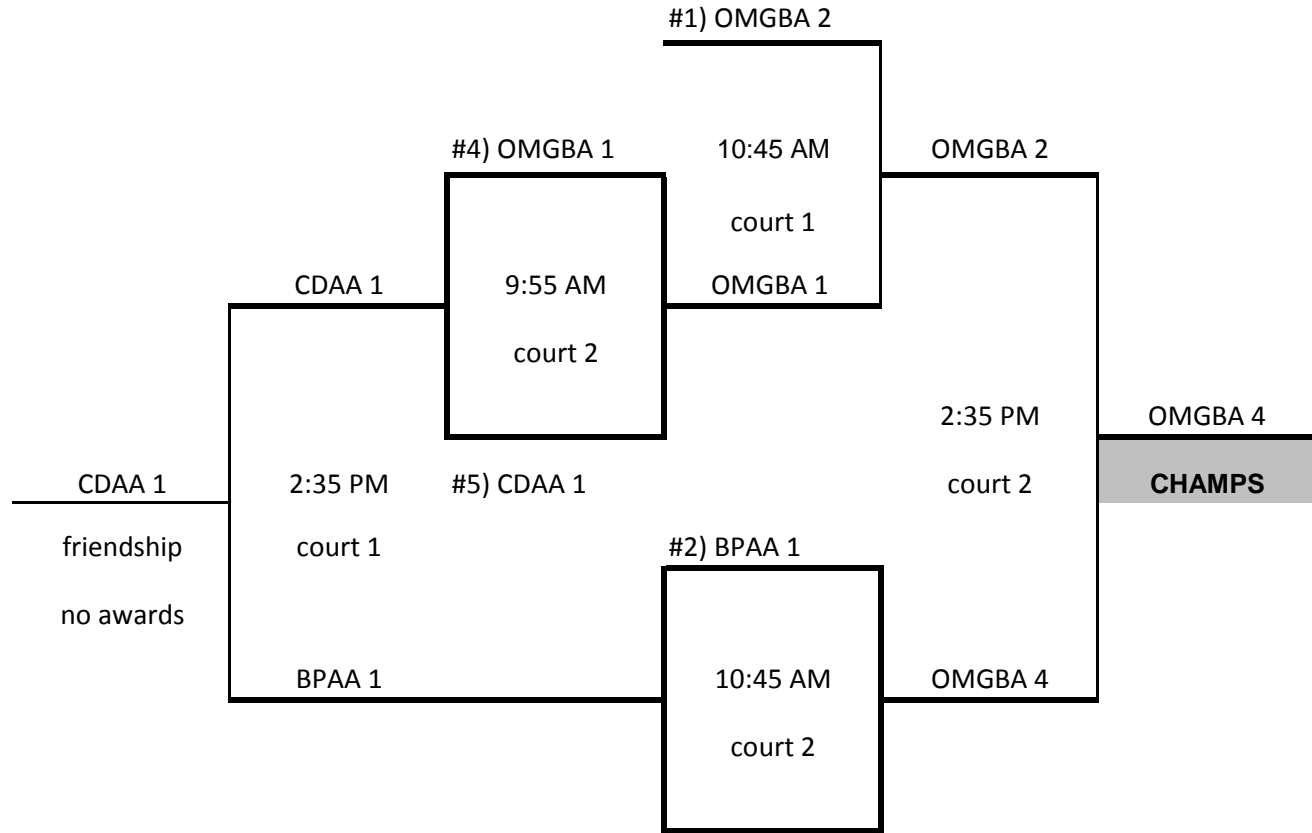

9th/10th Girls Blue Division

Bracket A

Top of pairing = Home
Home team wears white