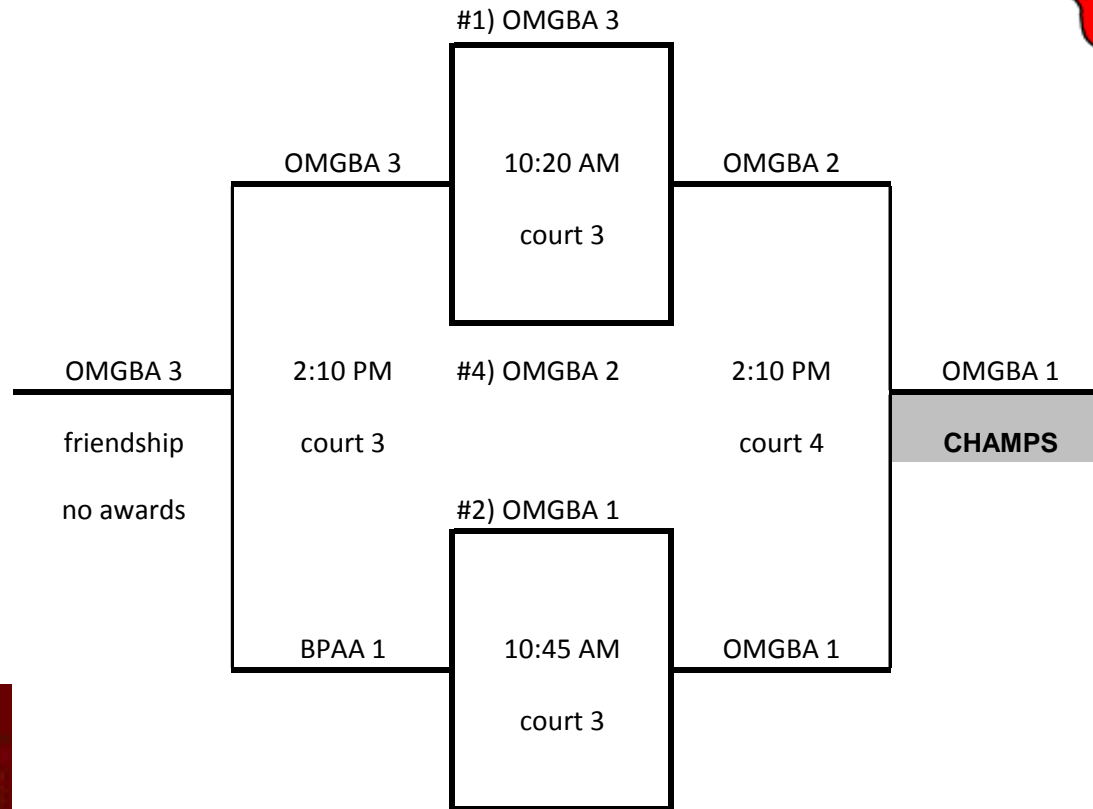

11th/12th Girls Red Division

Bracket D

Top of pairing = Home

Home team wears white