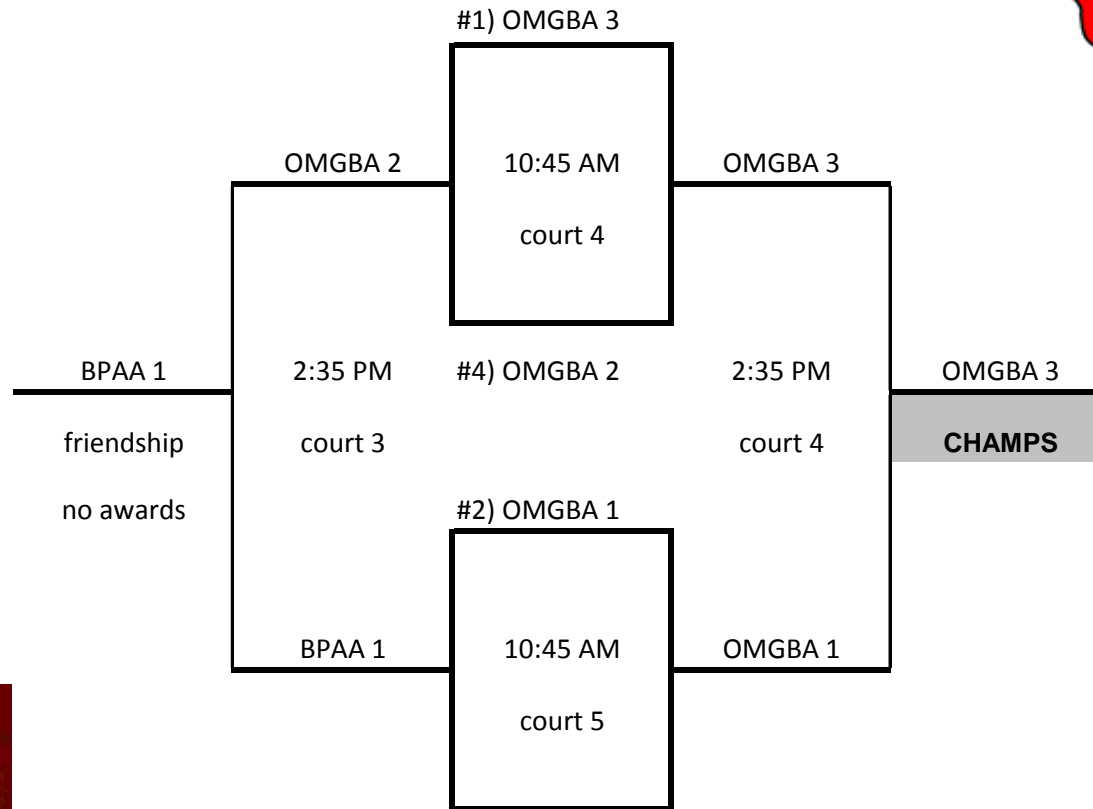

11th/12th Girls Blue Division

#3) BPAA 1

Bracket C

Top of pairing = Home

Home team wears white