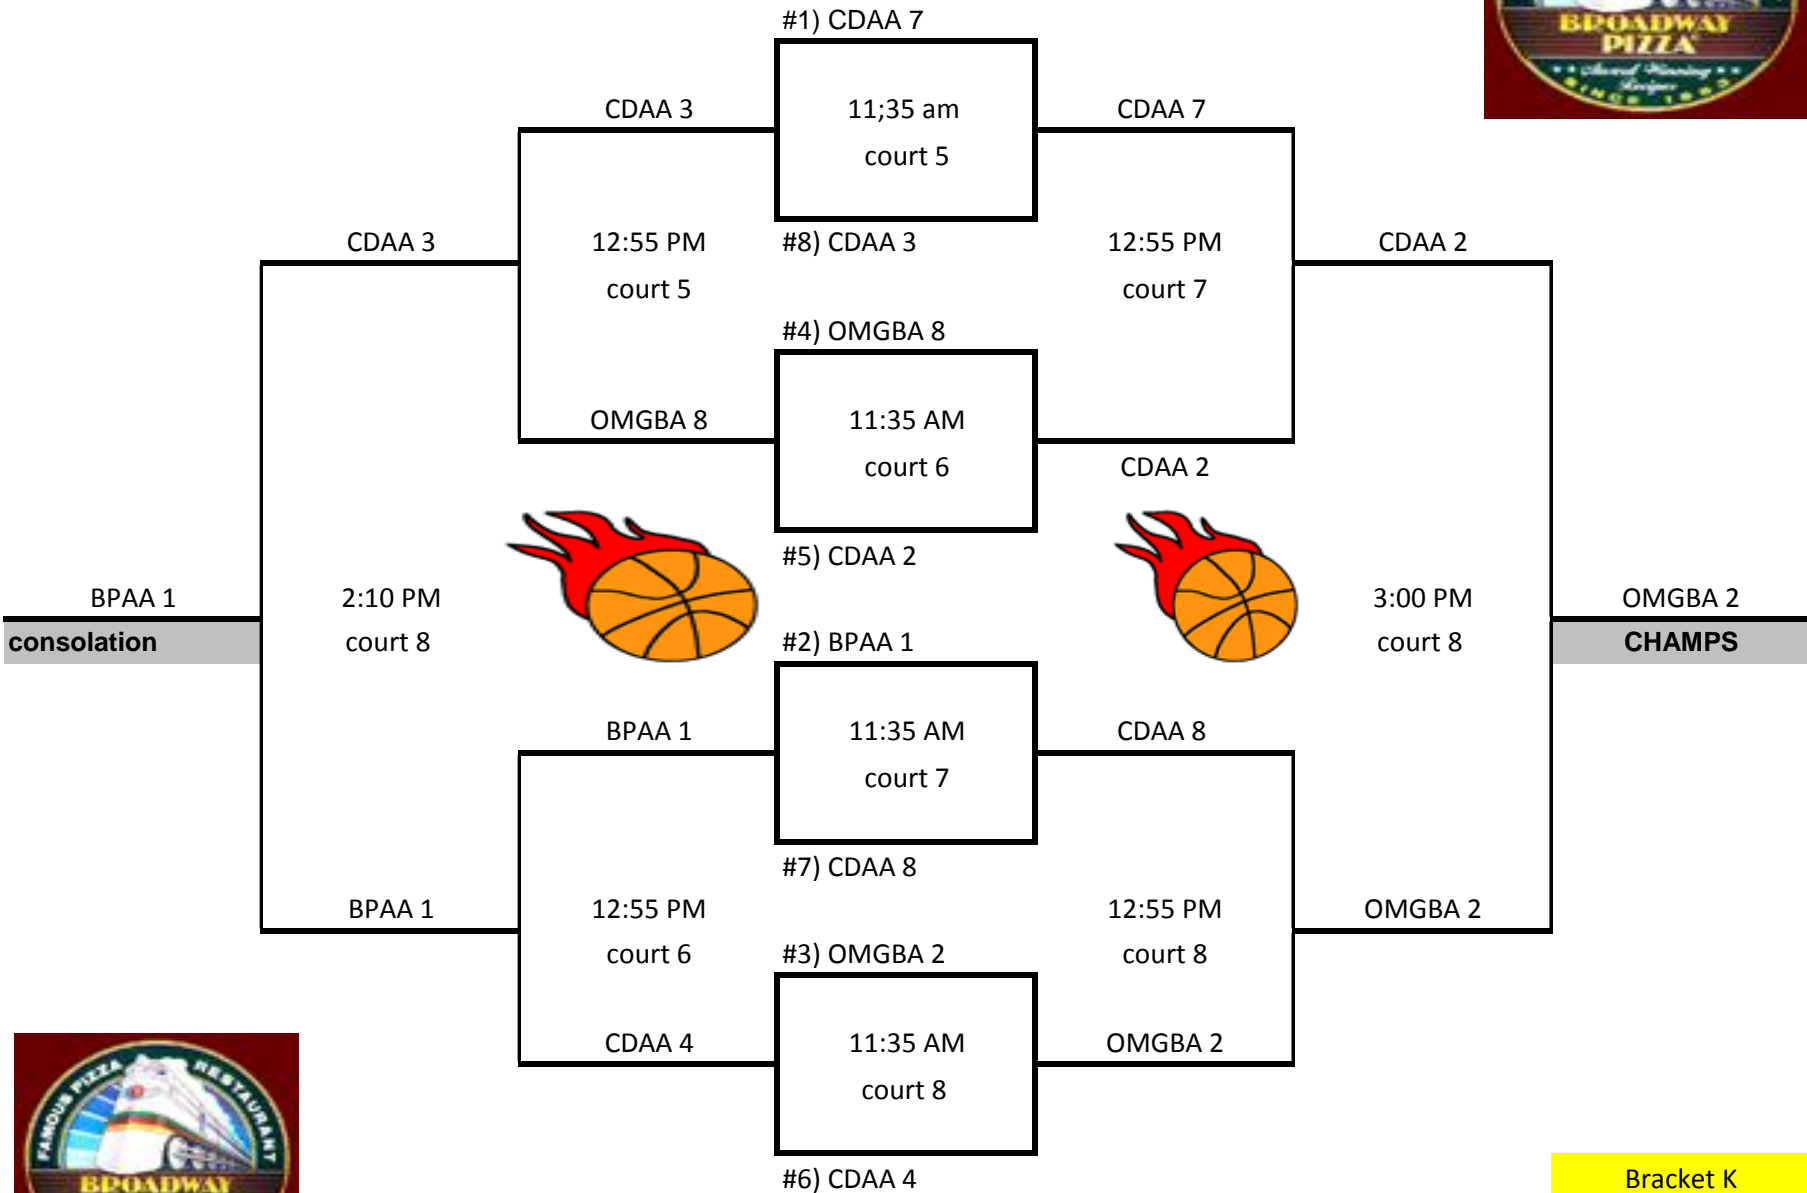

# 11/12th Boys Red Upper Division

**Bracket K**

**Top of pairing = Home**  
**Home team wears white**